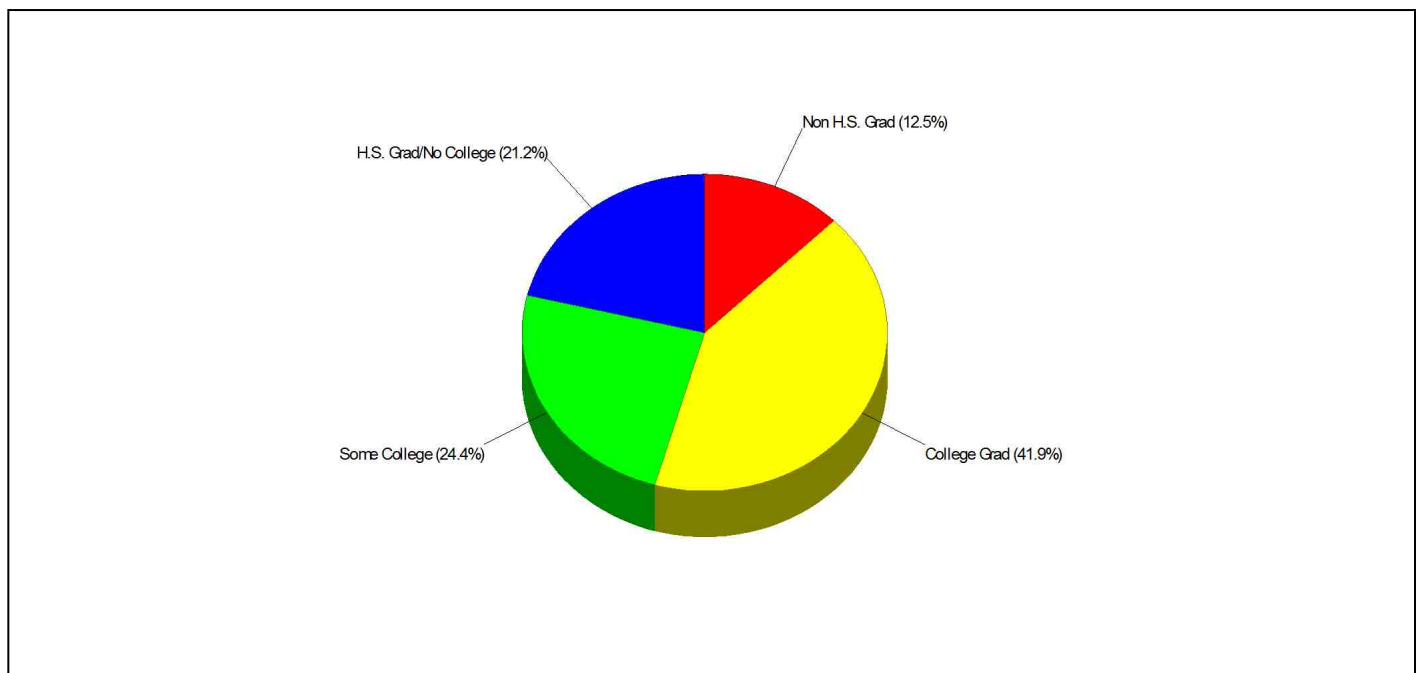

Parent Education Level FOR CYPRESS-FAIRBANKS ISD