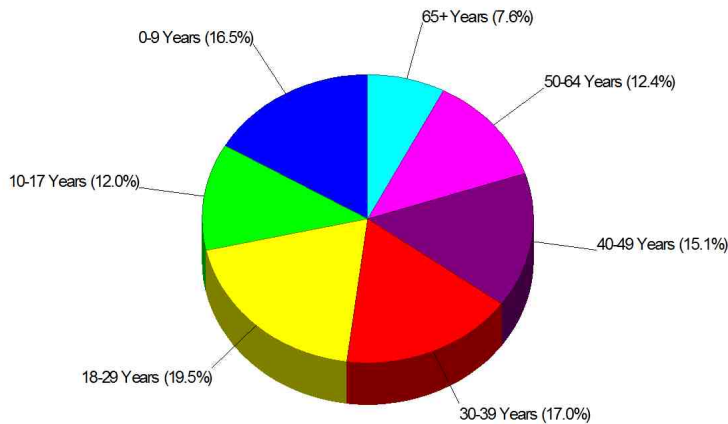

## Income For Area of Houston

## Population For Area of Houston

## Age Breakdown For Area of Houston Average Age = 31.2 Years