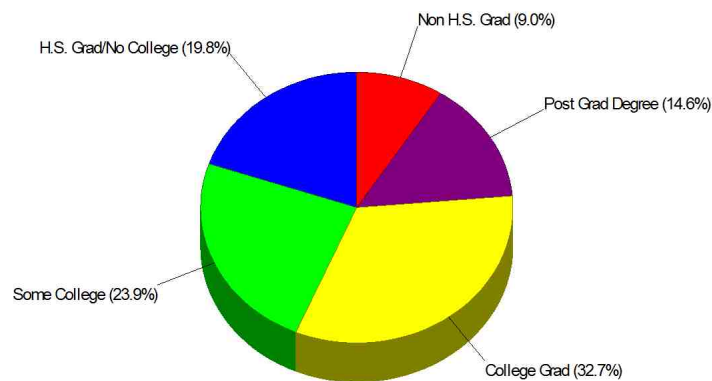

Adult Education Level For Area of Houston

91.0% High School Graduates
47.3% College Graduates