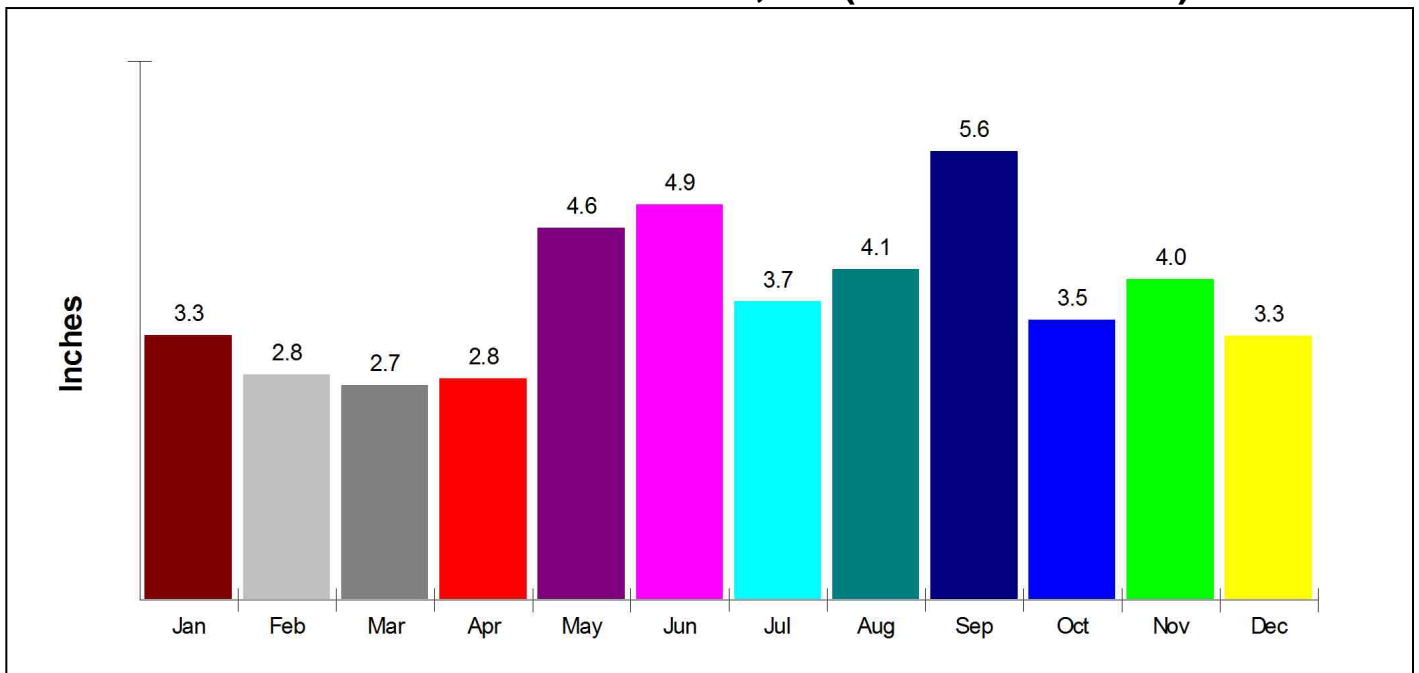

Average Precipitation Measured at SUGAR LAND, TX (elevation = 82ft.)