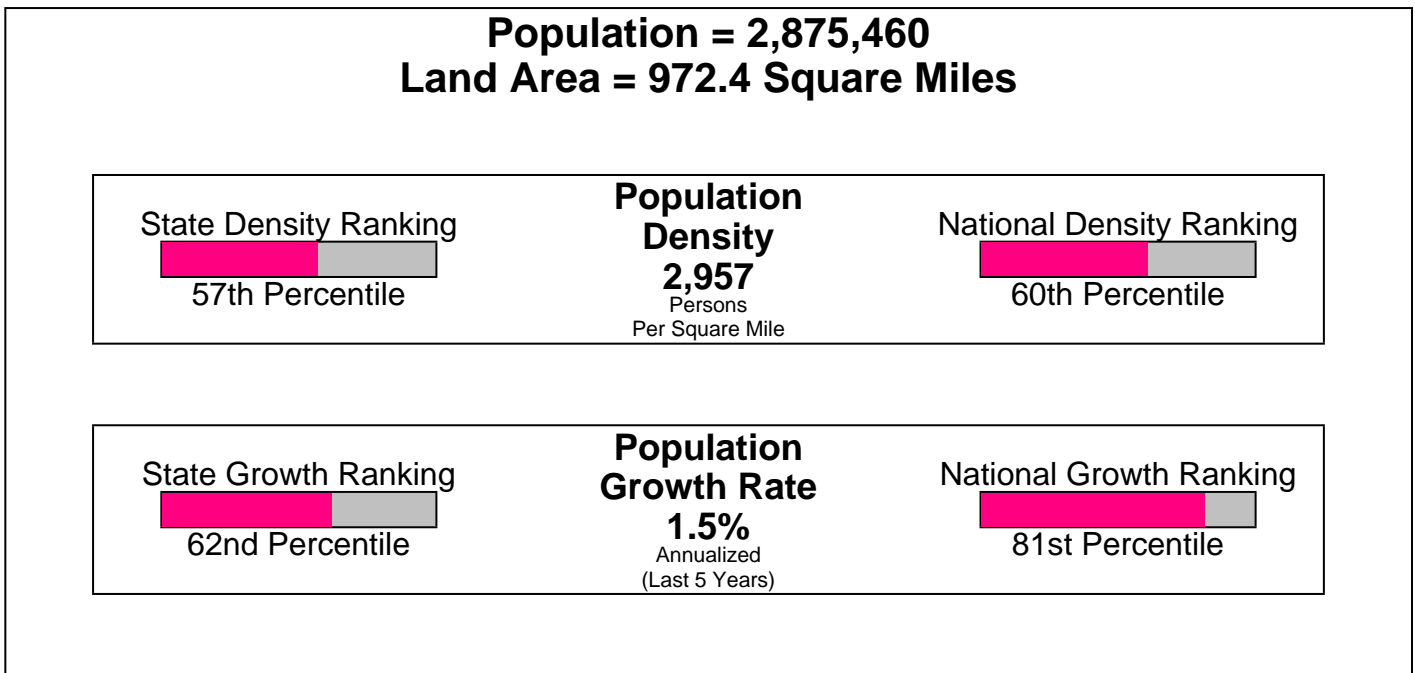

## Income For Area of Houston

## Population For Area of Houston

## Age Breakdown For Area of Houston Average Age = 31.2 Years