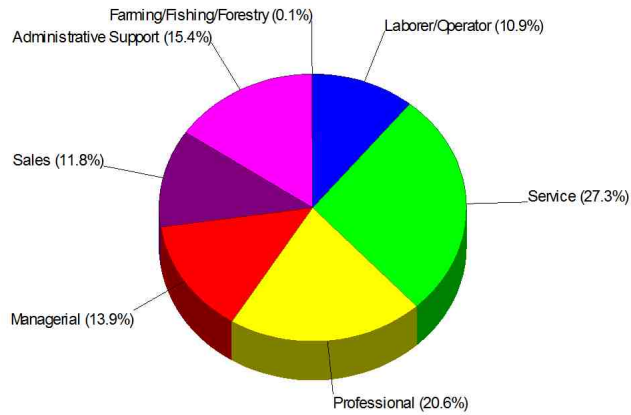

Employment For Area of Houston

Average Travel Time To Work = 30.1 Minutes

Occupation