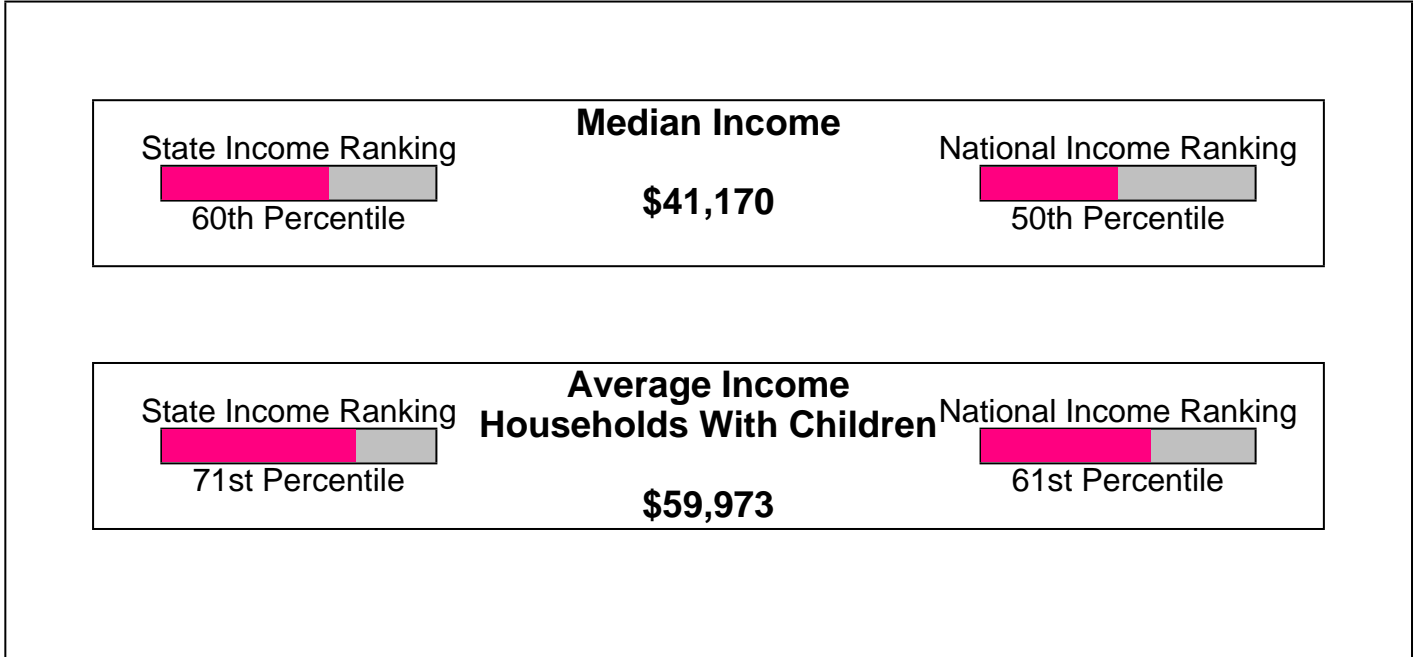

## Income For Area of Houston

## Age Breakdown For Area of Houston Average Age = 31.2 Years