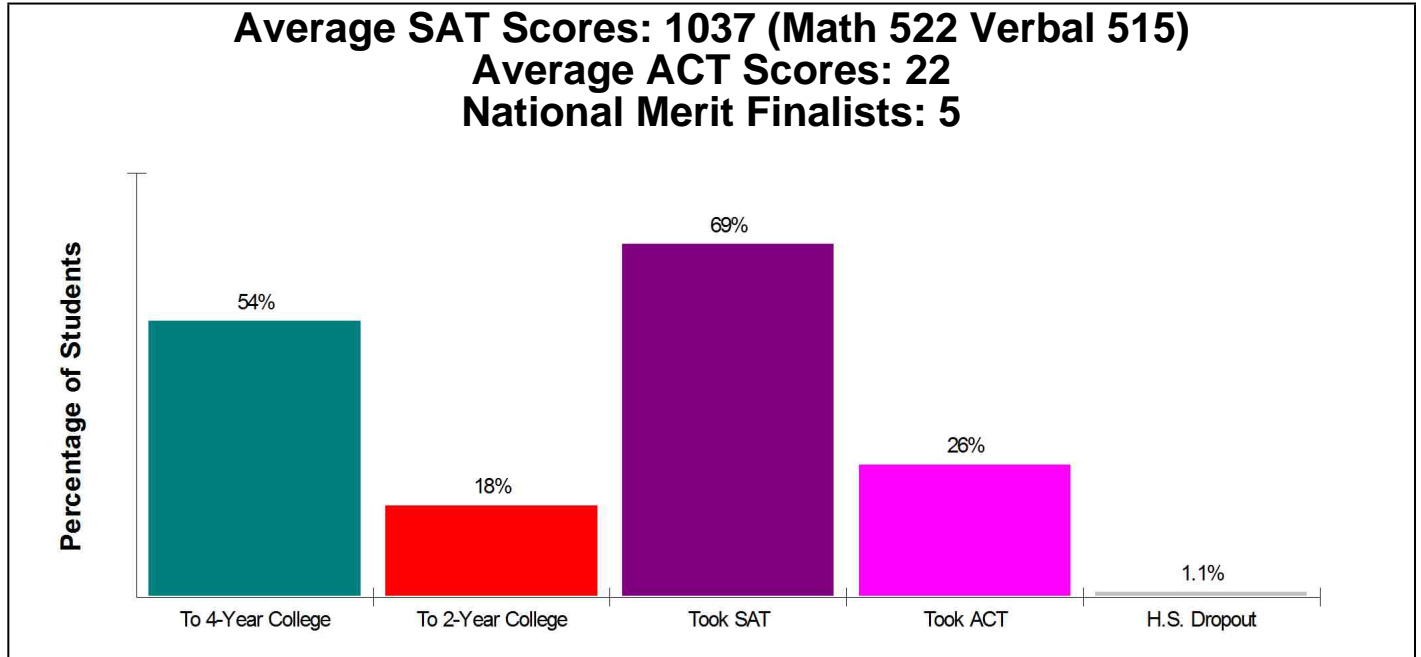

High School Statistics FOR CYPRESS-FAIRBANKS ISD

Average SAT Scores: 1037 (Math 522 Verbal 515)

Average ACT Scores: 22

National Merit Finalists: 5