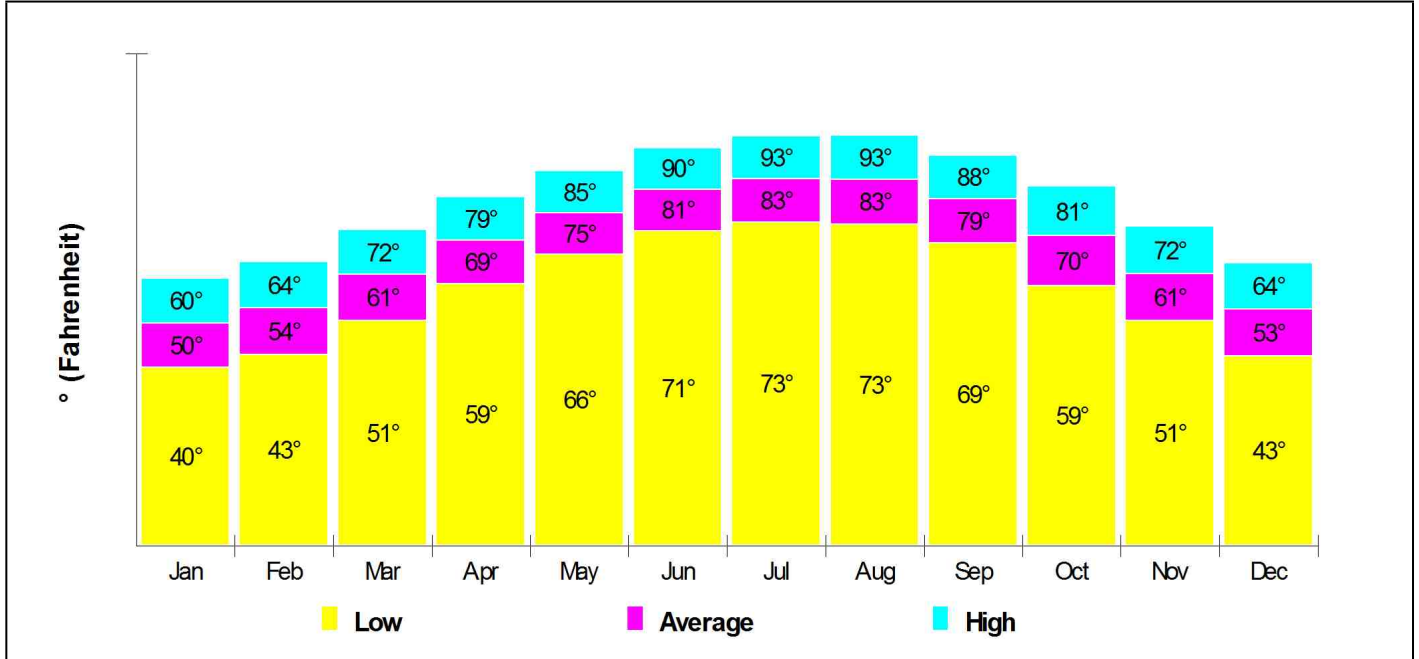

Temperature Measured at SUGAR LAND, TX (elevation = 82ft.)